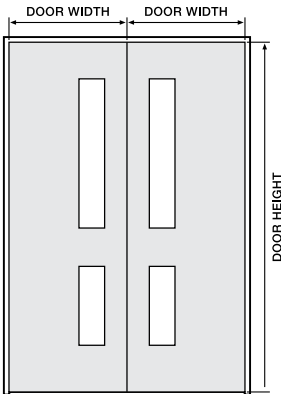

Double Leaf Doorsets - 54mm Acoustic Door Applications

Configuration	Glazed	Head	Jamb	Threshold	Meeting Stile	dB Rating
Latched or Unlatched single action double leaf doorset	N/A	NOR710	NOR710	NOR810 x 2	NOR510	33dB
Latched or Unlatched single action double leaf doorset	N/A	NOR710	NOR710	NOR810 x 2	NOR510 NOR720	34dB
Latched or Unlatched single action double leaf doorset	N/A	NOR710	NOR710	NOR810 x 2	NOR720 2 x NOR755	34dB
Latched or Unlatched single action double leaf doorset	N/A	NOR710	NOR710	NOR810 x 2	NOR720 NOR855 + 855 Holder only	34dB
Latched or Unlatched single action double leaf doorset	10mm & over	NOR710	NOR710	NOR850 & NOR615	2 x NOR755 & NOR720	35dB
Latched or Unlatched single action double leaf doorset	10mm & over	NOR710	NOR710	2 x NOR720 & NOR615	2 x NOR755 & NOR720	35dB

NOTE: The NOR810 Automatic Drop Seal may be used without additional provision in conjunction with hard floor finishes e.g. vinyl. When used with soft floor finishes e.g. carpet the use of a threshold strip e.g. NOR615 is recommended.

Glazing area per Doorsets

Where glazed, performance relates to a glazed area of 25% of door leaf

Frame construction for 54mm Doorsets

Hardwood or softwood frame of Min. 450Kg/m³ density or 700Kg/m³ MDF