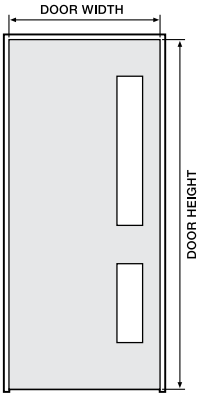

Environmentally responsible three layer tri-laminated hardwood timber door cores

Acoustic Door Cores

Flamebreak is suitable for use as a general purpose door core and has been extensively tested (BS476 Pt.22) for FD30 fire door applications.

Acoustic Door Applications: With additional sealing Flamebreak can provide for acoustic performances between Rw.28dB & Rw.32dB (BS EN ISO 717-1:1997).

For all acoustic seals please contact Norsound

Single Leaf Doorsets - 44mm Acoustic Door Applications

Configuration	Glazed	Head	Jambs	Threshold	Meeting Stiles	dB Rating
Latched or Unlatched single action single leaf doorset	N/A	NOR710	NOR710	NOR810	N/A	29dB
Latched or Unlatched single action single leaf doorset	N/A	NOR710	NOR710	NOR850 + NOR650	N/A	30dB
Latched or Unlatched single action single leaf doorset	6mm Pyroshield	NOR710	NOR710	NOR810	N/A	31dB
Latched or Unlatched single action single leaf doorset	7mm Pyrobelite	NOR710	NOR710	NOR810	N/A	32dB
Latched or Unlatched single action single leaf doorset	12mm Pyrobelite	NOR710	NOR710	NOR810	N/A	32dB
Double action single leaf doorset	N/A	2 x NOR720	2 x NOR720	2 x NOR855 NOR620	N/A	28dB