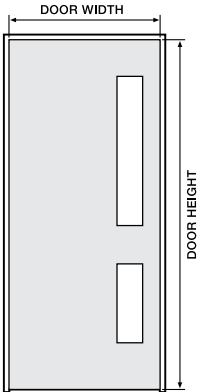

Environmentally responsible three layer tri-laminated hardwood timber door cores

Acoustic Door Cores

Flamebreak has been extensively tested (BS476 Pt.22) for FD60 fire door applications and may be used as a general door core where heavier duty performances are required.

Acoustic Door Applications: With additional sealing Flamebreak can provide for acoustic performances between Rw.30dB & Rw.35dB (BS EN ISO 717-1:1997).

For all acoustic seals please contact Norsound

Single Leaf Doorsets - 54mm Acoustic Door Applications

Configuration	Glazed	Head	Jamb	Threshold	Stiles	dB Rating
Latched or Unlatched single action single leaf doorset	N/A	NOR710	NOR710	NOR810	N/A	32dB
Latched or Unlatched single action single leaf doorset	N/A	NOR710	NOR710	NOR850 + NOR650	N/A	34dB
Latched or Unlatched single action single leaf doorset	6mm Pyroshield	NOR710	NOR710	NOR810	N/A	33dB
Latched or Unlatched single action single leaf doorset	6mm Pyroshield	NOR710	NOR710	NOR810 + NOR650	N/A	34dB
Latched or Unlatched single action single leaf doorset	7mm Pyrobelite	NOR710	NOR710	NOR810	N/A	34dB
Latched or Unlatched single action single leaf doorset	10mm Pyrodur	NOR710	NOR710	NOR810 + NOR650	N/A	35dB
Double action single leaf doorset	N/A	2 x NOR720	2 x NOR720	2 x NOR855 NOR620	N/A	30dB