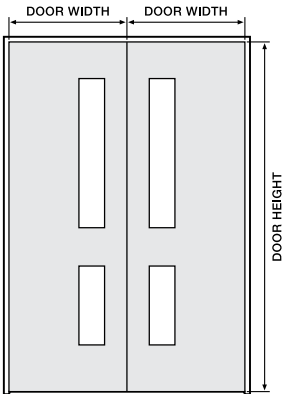

Double Leaf Doorsets - 44mm Acoustic Door Applications

Configuration	Glazed	Head	Jambs	Threshold	Meeting Stile	dB Rating
Latched or Unlatched single action double leaf doorset	N/A	NOR710	NOR710	NOR810 x 2	NOR720	30dB
Latched or Unlatched single action double leaf doorset	N/A	NOR710	NOR710	NOR810 x 2	NOR720 NOR510	32dB
Latched or Unlatched single action double leaf doorset	N/A	NOR710	NOR710	NOR810 x 2	NOR720 NOR755 x 2	31dB
Latched or Unlatched single action double leaf doorset	N/A	NOR710	NOR710	NOR810 x 2	NOR720 NOR855 + 855 Holder only	30dB
Latched or Unlatched single action double leaf doorset	15mm & over	NOR710	NOR710	NOR850 & NOR615	2 x NOR755 & NOR720	35dB
Latched or Unlatched single action double leaf doorset	15mm & over	NOR710	NOR710	2 x NOR720 & NOR615	2 x NOR755 & NOR720	35dB

NOTE: The NOR810 Automatic Drop Seal may be used without additional provision in conjunction with hard floor finishes e.g. vinyl. When used with soft floor finishes e.g. carpet the use of a threshold strip e.g. NOR615 is recommended.

Glazing area per Doorsets

Where glazed, performance relates to a glazed area of 25% of door leaf

Frame construction for 44mm Doorsets

Hardwood or softwood frame of Min. 450Kg/m³ density or 700Kg/m³ MDF